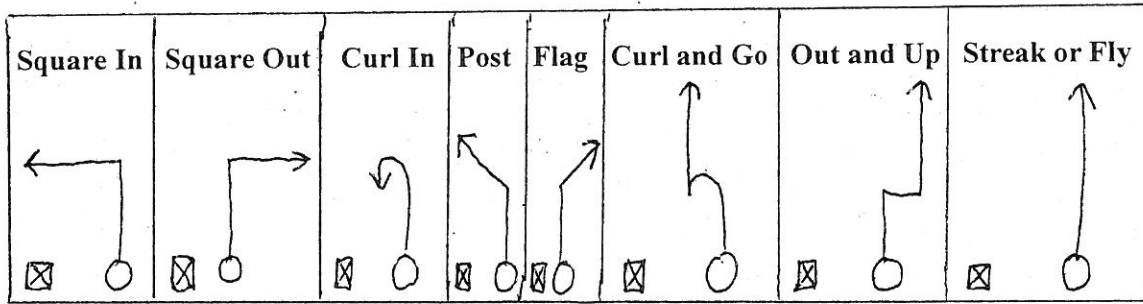

Pass Patterns: